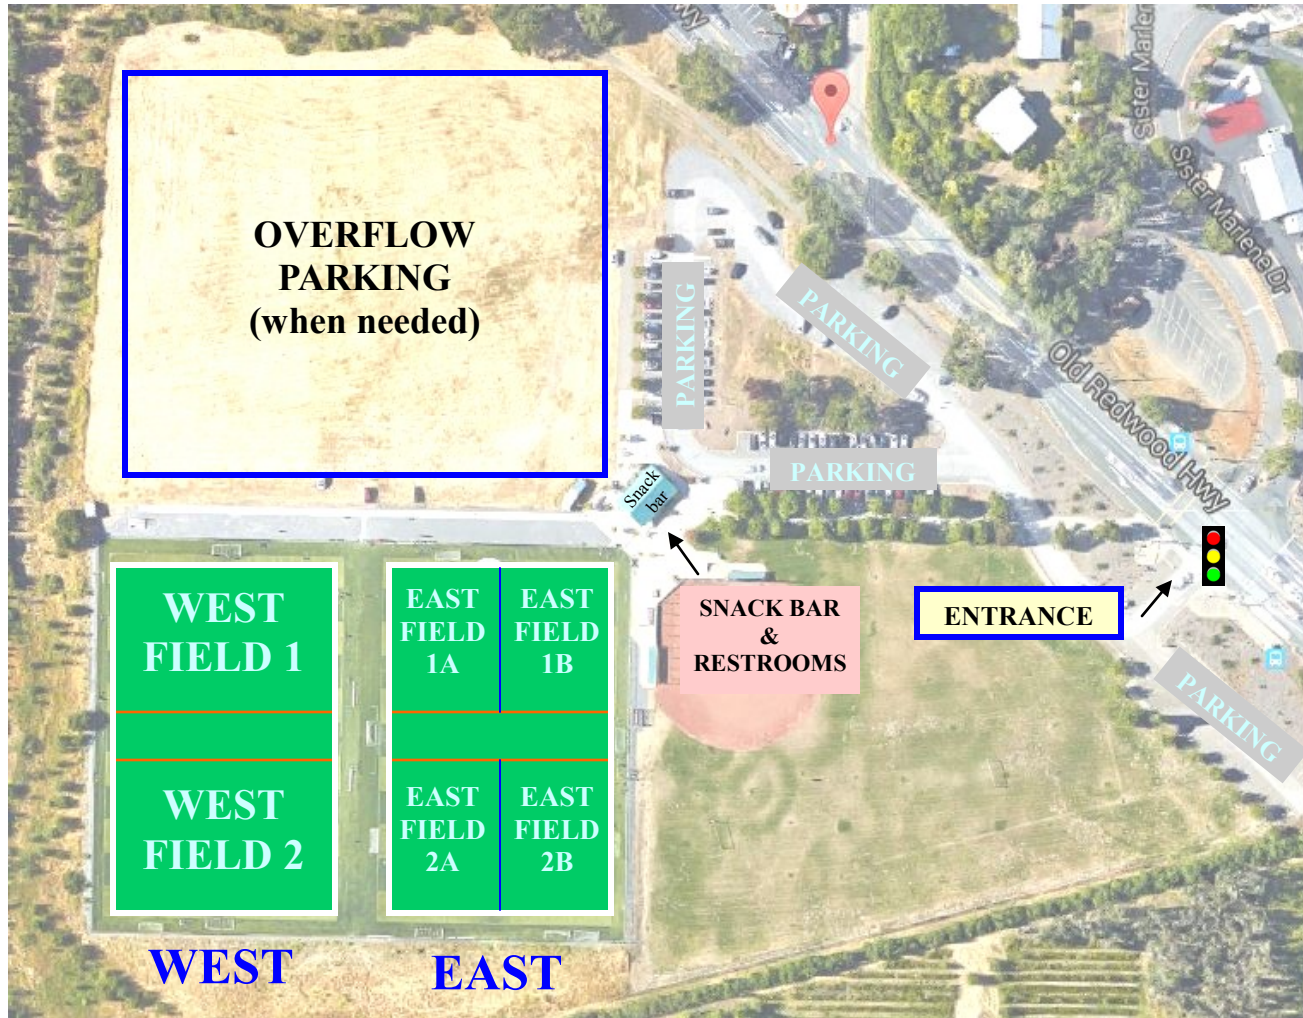

Trione Fields

ADDRESS: Located at Tom Schopflin Regional Park
4351 Old Redwood Highway, Santa Rosa, California
Field Schematic for full size and 9v9 games.

Trione Fields

ADDRESS: Located at Tom Schopflin Regional Park
4351 Old Redwood Highway, Santa Rosa, California
Field Schematic for 4v4, 5v5, and 7v7 games.

A Place to Play

ADDRESS: 2375 West Third Street, Santa Rosa, California
Field Schematic for full size and 9v9 games.