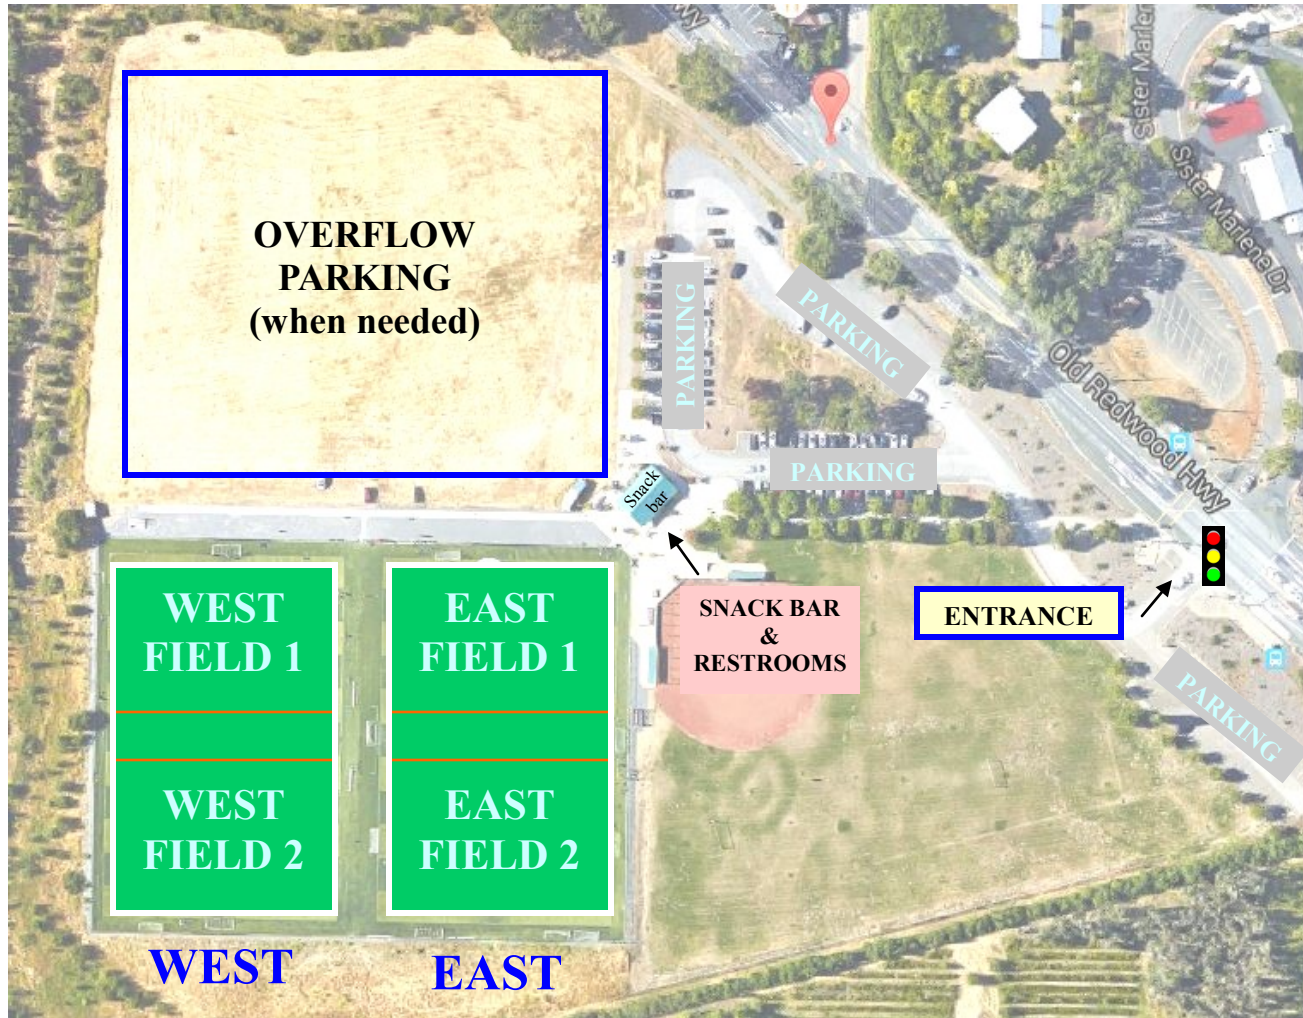

Trione Fields

ADDRESS: Located at Tom Schopflin Regional Park
4351 Old Redwood Highway, Santa Rosa, California
Field Schematic for full size and 9v9 games.

Trione Fields

ADDRESS: Located at Tom Schopflin Regional Park
4351 Old Redwood Highway, Santa Rosa, California
Field Schematic for 4v4, 5v5, and 7v7 games.

A Place to Play

ADDRESS: 2375 West Third Street, Santa Rosa, California
Field Schematic for full size and 9v9 games.